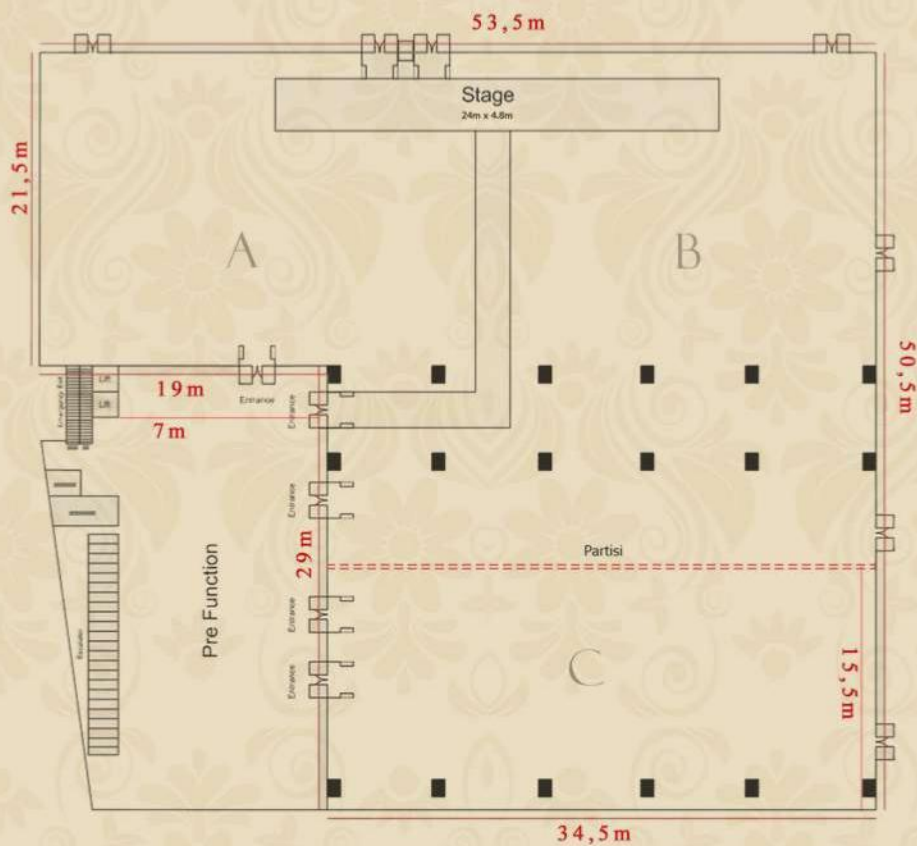

The Most Strategic Location

The Square Ballroom Surabaya - Luxurious Ballroom in the most strategic location in ICBC Centre jl. Basuki Rahmat 16 - 18, which we know as the heart of Surabaya, "the golden triangle" between the widest road, the busiest shopping centre, and the capital of government activity. ICBC center are complex combination between modern buildings with tenants such as Ranch Market, Indoor & Outdoor Cafe.

ROOM DIMENSIONS AND SEATING CAPACITY

ROOM	Metre Lenght / wide height	Square Metre	Cocktail Reception	Sit Down Banquet	Buffet Banquet	Theater Style	Class Room
Pre-Function	8 x 24 x 7	192	200	100	100	200	100
The Square Ballroom	All	2225	2600	1300	1300	2600	1200
The Square A	22 x 20 x 7	440	500	250	250	500	250
The Square B	35 x 35 x 7	1.225	1100	550	550	1100	500
The Square C	16 x 35 x 7	560	800	400	400	800	400